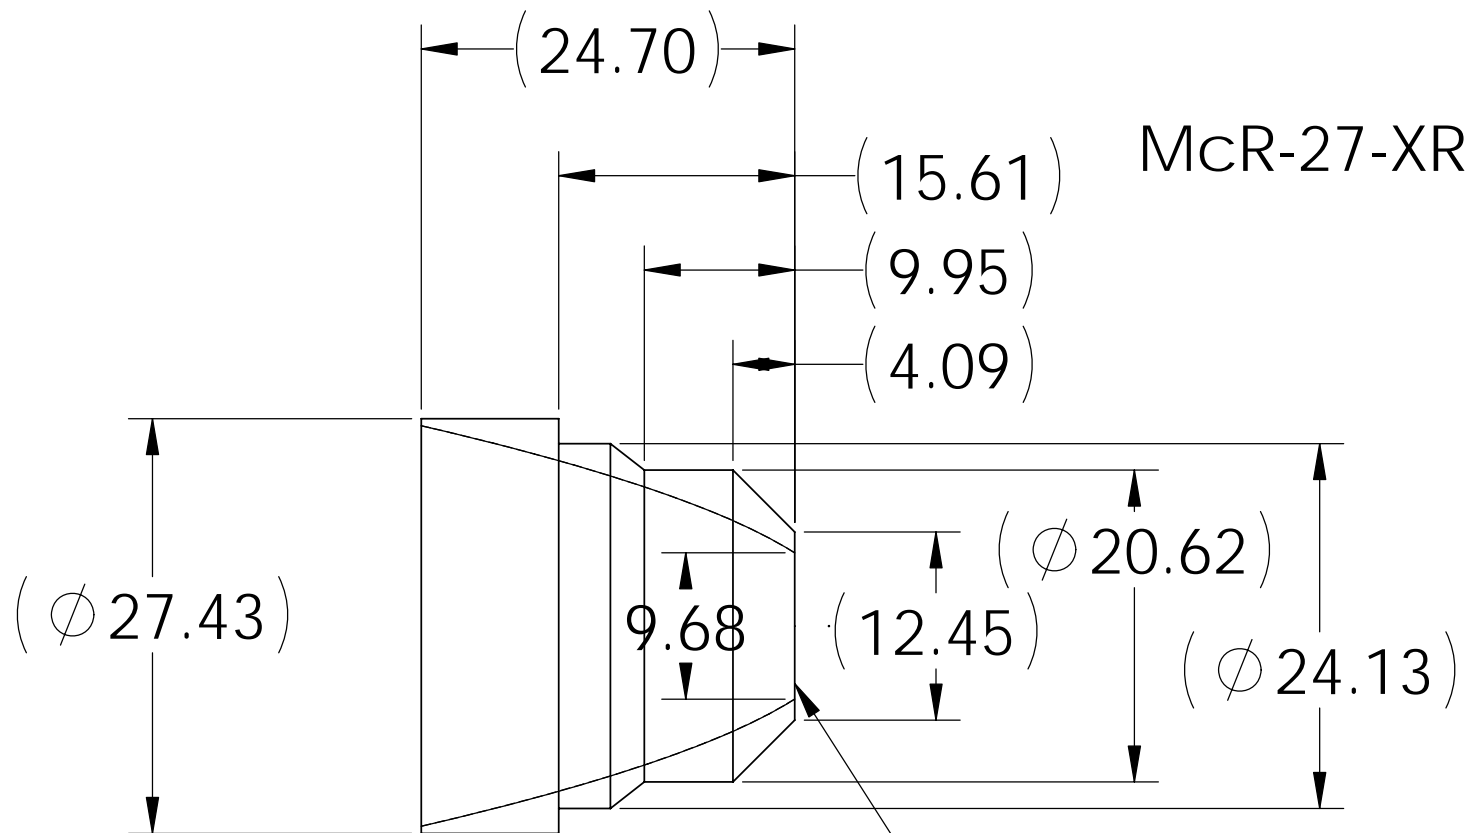

McR-27-XR

align with base  
of XR-E LED dome  
(top of lens retaining ring)